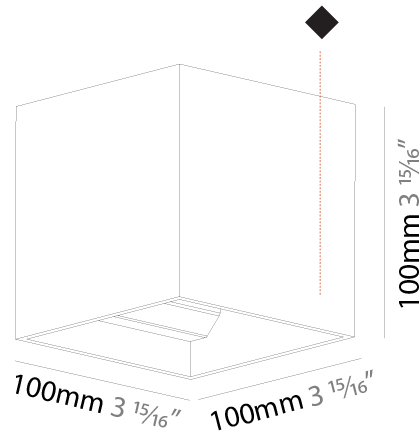

PROJECT	
TYPE	
SPECIFIER	
QUANTITY	
DATE	

DICE SURFACE

A33252- : A33252-30K-01

base number

1. To build a product code in our configurator select the specify button on the base model # product page
2. To build a manual product code on this datasheet choose from the options listed below in blue font and add the suffix to the base model #

GENERAL

Series: Dice
Partner: Prolicht
Division: Architectural
Installation: Surface
Product Type: Wall Surface
Mounting Location: Wall
Light Distribution: Direct / Indirect

PHYSICAL

Shape: Cube
Length (mm): 100
Length (in): 3 15/16
Width (mm): 100
Width (in): 3 15/16
Height (mm): 100
Height (in): 3 15/16
Weight (kg): 1.423
Weight (lbs): 3.14
Fixture Material: Aluminum

ELECTRICAL

Lamp Type: LED (Zhaga Standard)
Input Wattage (W): 7.7
Total Output Wattage (W): 7
Driver Included: Yes
Driver Location: Integrated
Driver Type: Constant Current
Driver Class: Class 2
Input Voltage (V): 120
Constant Current (MA): 350

LED

Number of LEDs: 1
Color Temperature (°K): 3000
Max. Delivered Lumen (lm): 230
CRI: >90 CRI
Lamp Life (hrs): 50000

OPTICAL

RATINGS AND CERTIFICATIONS

Certified By: Certified for North American Standards
IP rating: IP20