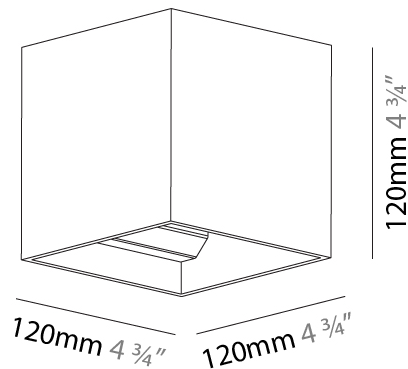

1. To build a product code in our configurator select the specify button on the base model # product page
2. To build a manual product code on this datasheet choose from the options listed below in blue font and add the suffix to the base model #

GENERAL

Series: Dice
Subseries: Dice
Partner: Prolicht
Division: Architectural
Installation: Surface
Product Type: Wall Surface
Mounting Location: Wall
Light Distribution: Direct / Indirect

PHYSICAL

Shape: Cube
Length (mm): 120
Length (in): 4 3/4
Height (mm): 120
Depth (mm): 120
Height (in): 4 3/4
Depth (in): 4 3/4
Weight (kg): 0.909
Weight (lbs): 2.0

Fixture Finish: [SSR / BKV / CWI / CRY / HAB / UFT / ITA / RUA / FTG / MYG / LOD / PUS / FRO / FUP / KIA / POP / BLS / SPG / MEY / GOH / CHC / COM / ABZ / JAG / OBR / MOS / ROR](#)
Fixture Material: Aluminum

ELECTRICAL

Lamp Type: LED (Zhaga Standard)
Input Wattage (W): 7.7
Total Output Wattage (W): 7
Dimming: Non-Dimmable
Driver Included: Yes
Driver Location: Integrated
Driver Type: Constant Current
Driver Class: Class 2
Input Voltage (V): 120
Constant Current (MA): 350
Upon Request: Remote: 0-10Vdc Dimming / Phase Dimming @120Vac only / Non-dimming 120/277Vac

LED

Color Temperature (°K): [2700 / 3000 / 3500 / 4000](#)
Max. Delivered Lumen (lm): 220 / 230 / 235 / 240
CRI: >90 CRI
Efficiency (%): 37
Lamp Life (hrs): 50000

OPTICAL

RATINGS AND CERTIFICATIONS

Certified By: Certified for North American Standards
IP rating: IP20